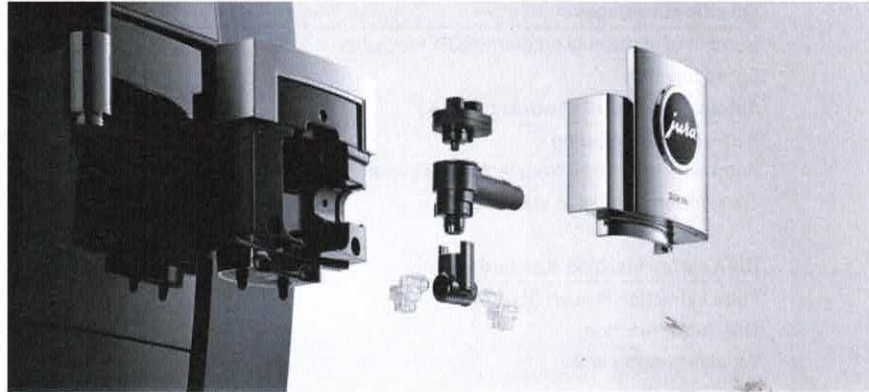

PROFESSIONAL

jura

GIGA X8c

The new GIGA X8c – 4 x more professional